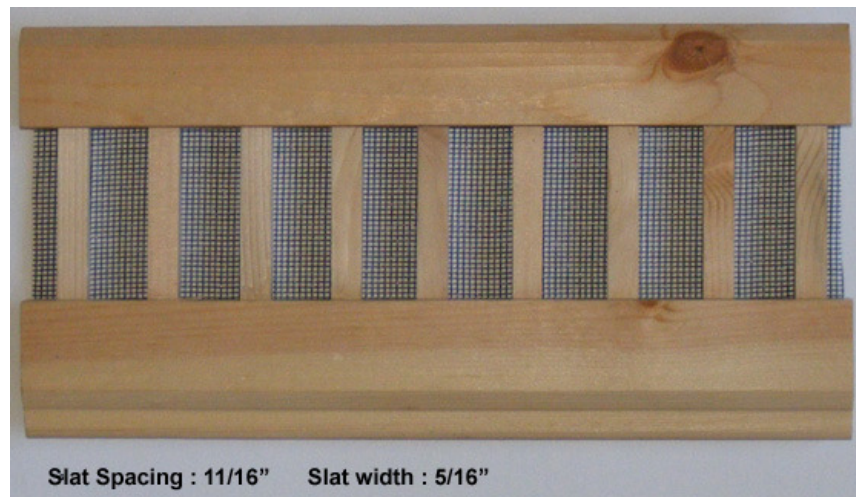

Soffit Vents

Style 64 Wide Slat, 6" variant, 4" also available

Clear Cedar

Style 95 Narrow Slat 4" variant, 6" also available

STK Cedar

Also available in Pine and Fir