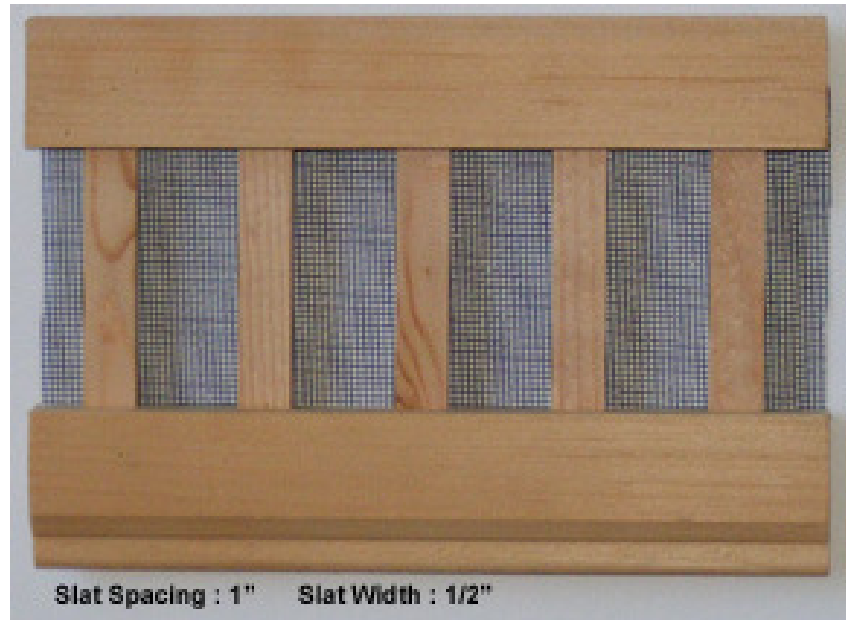

Soffit Vents

Style 64 Wide Slat, 6" variant, 4" also available

Clear Cedar

Style 95 Narrow Slat 4" variant, 6" also available

STK Cedar

Also available in Pine and Fir