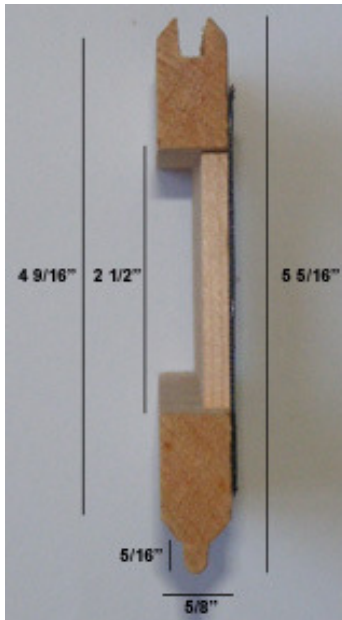

Soffit Vents

Style 64 Wide Slat, 6" variant, 4" also available

Clear Cedar

Style 95 Narrow Slat 4" variant, 6" also available

STK Cedar

Also available in Pine and Fir