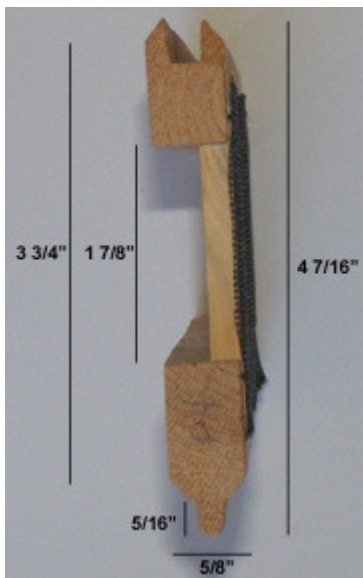

Soffit Vents

Style 64 Wide Slat, 6" variant, 4" also available

Clear Cedar

Style 95 Narrow Slat 4" variant, 6" also available

STK Cedar

Also available in Pine and Fir